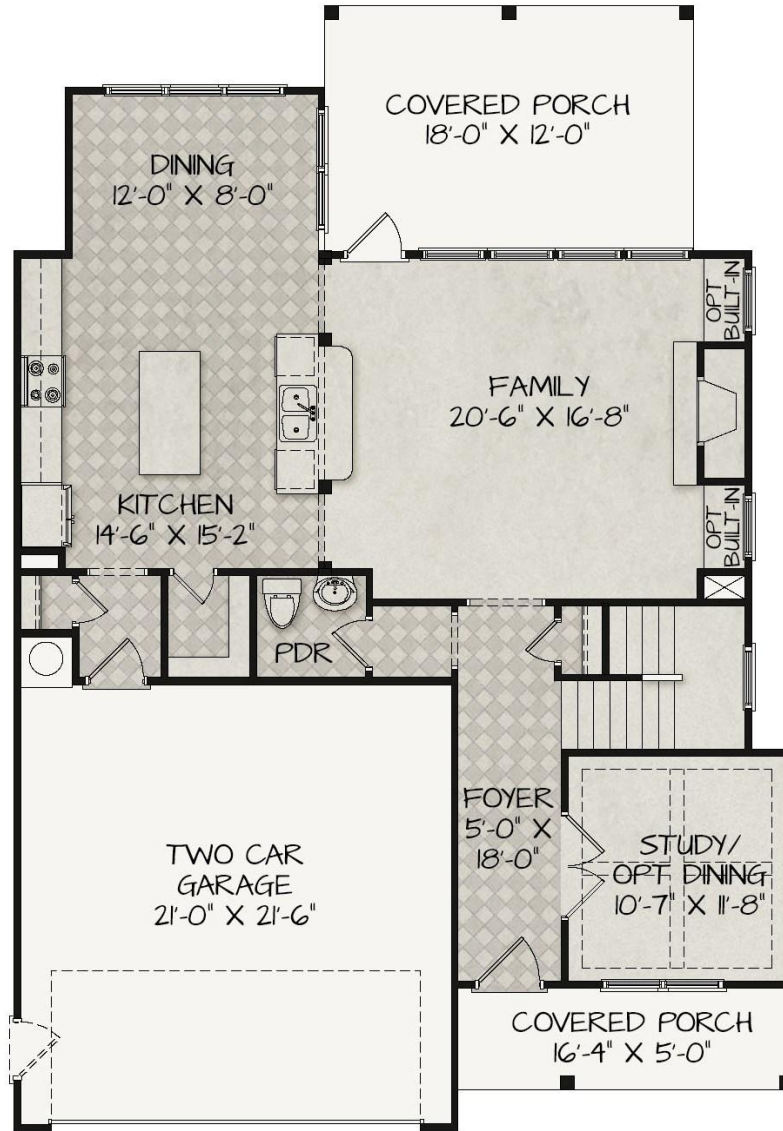

THE KATHERINE in WYND WATER

4 Bedrooms / 2.5 Baths / 2399 SqFt*

* HOUSE DETAILS SHOWN WITH UNFINISHED THIRD FLOOR, FINISHED DETAILS ARE AS FOLLOWS: 4 BEDROOMS / 2.5 BATHS / BONUS ROOM / 3108 SQFT

First Floor

Second Floor

Third Floor/ Unfinished Attic