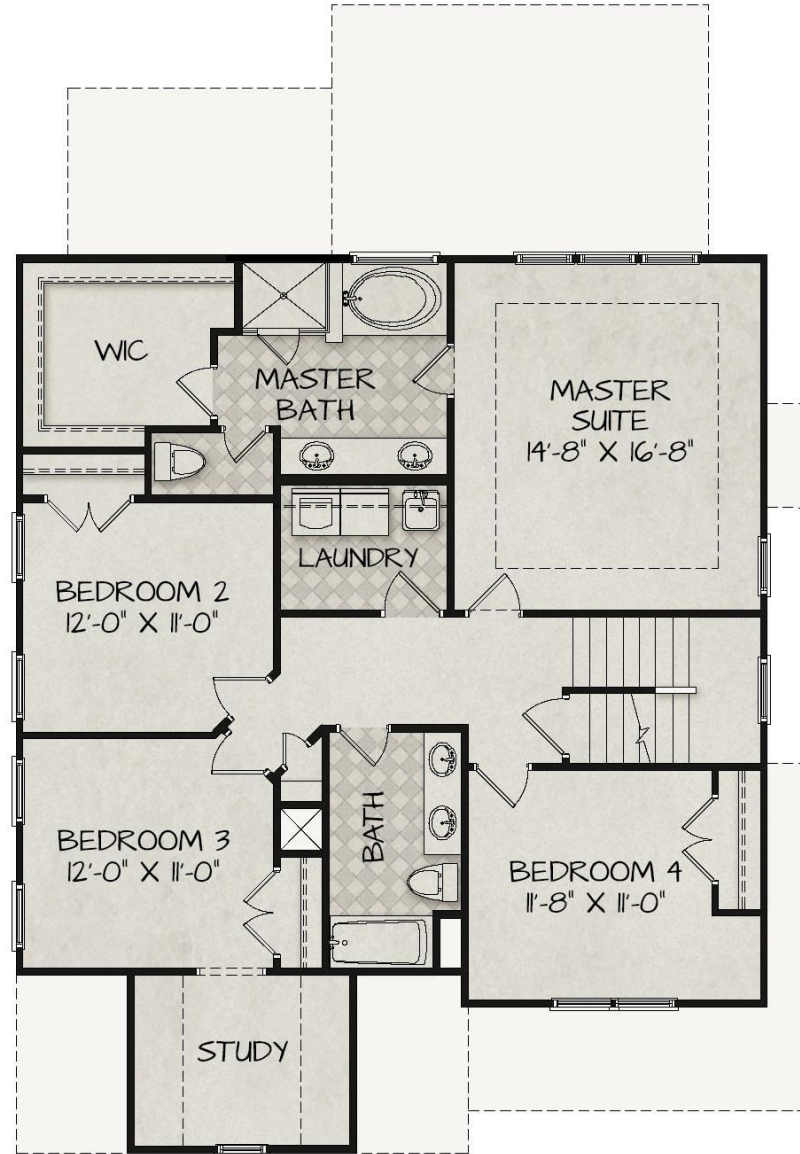

THE KATHERINE in WYND WATER

4 Bedrooms / 2.5 Baths / 2399 SqFt*

* HOUSE DETAILS SHOWN WITH UNFINISHED THIRD FLOOR, FINISHED DETAILS ARE AS FOLLOWS: 4 BEDROOMS / 2.5 BATHS / BONUS ROOM / 3108 SQFT

First Floor

Second Floor

Third Floor/ Unfinished Attic