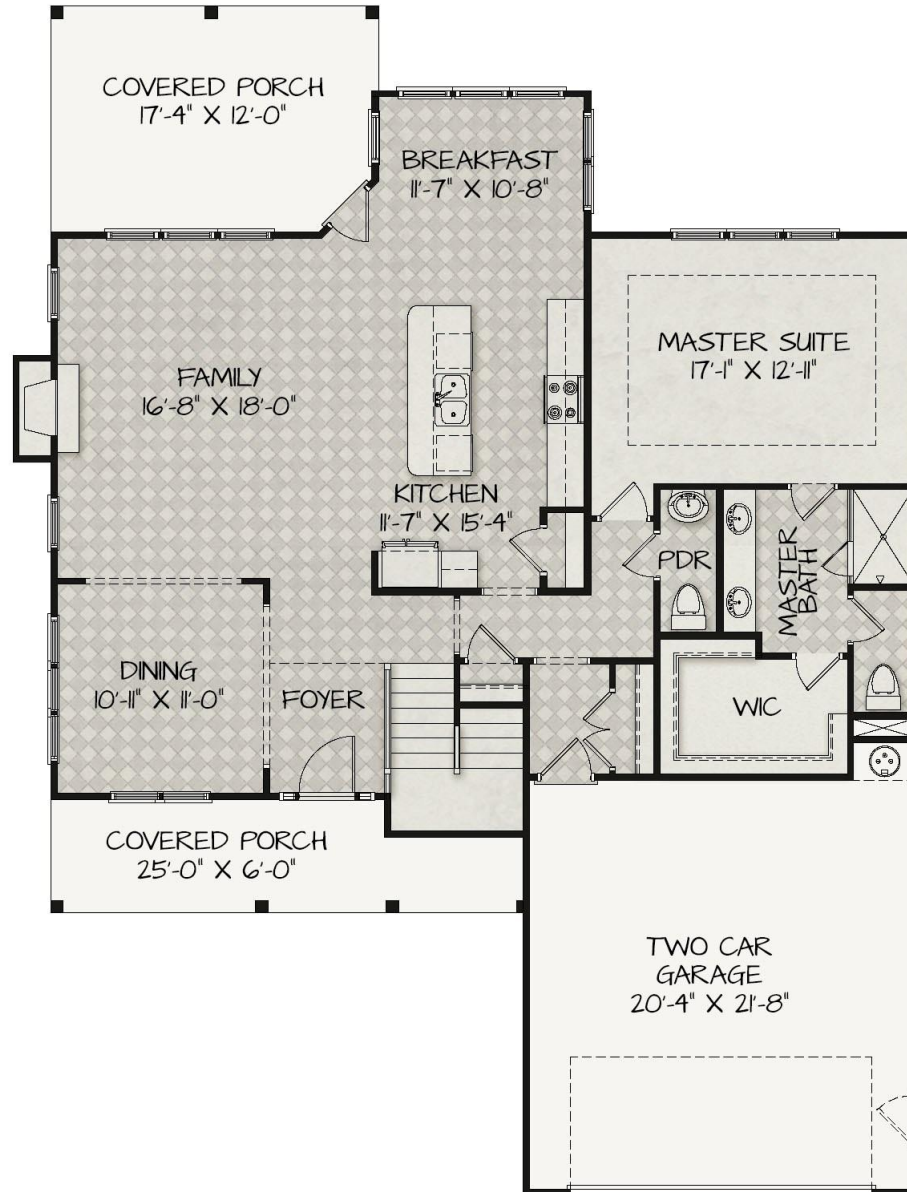

THE LAFAYETTE in WYND WATER

4 Bedrooms / 2.5 Baths / 2470 SqFt

First Floor

Second Floor