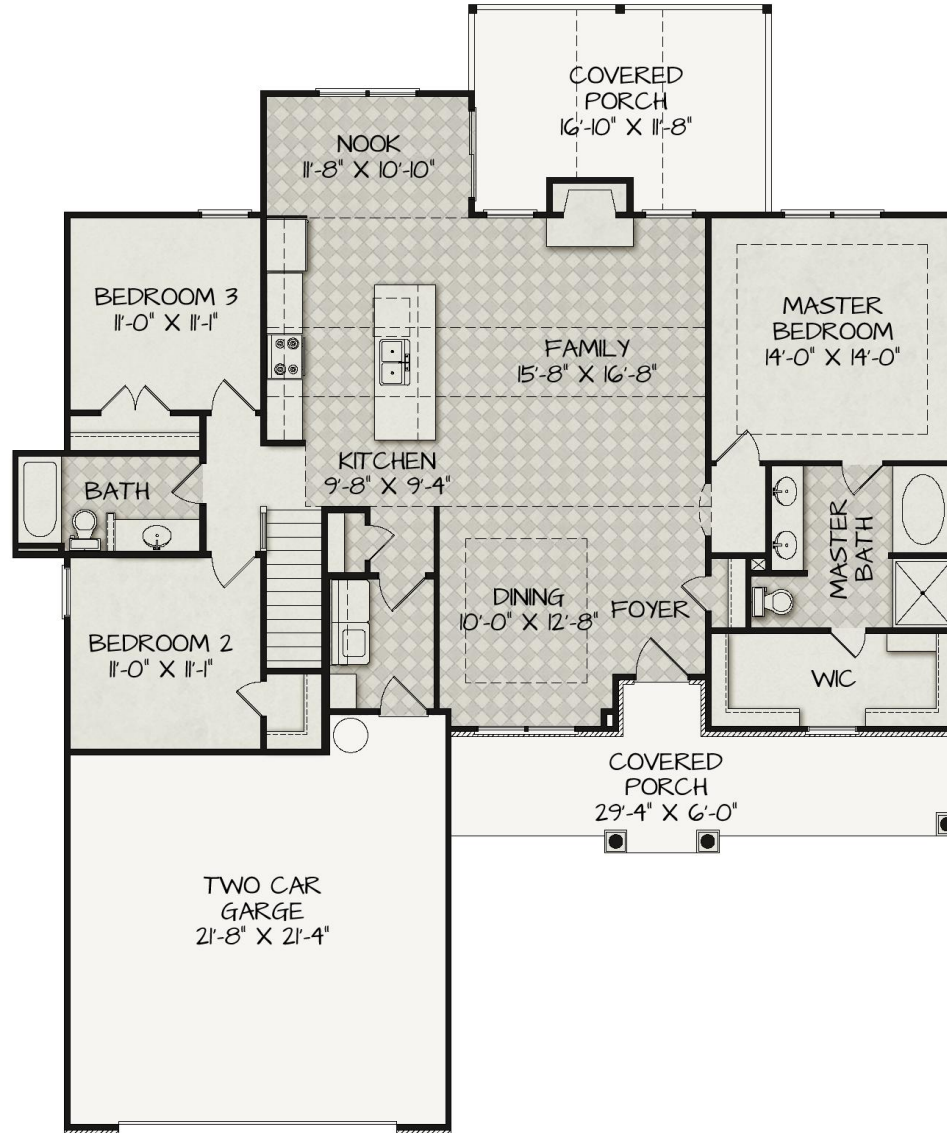

THE REVERE in WYND WATER

3 Bedrooms / 2 Baths / Bonus Room / 2088 SqFt

First Floor

Second Floor