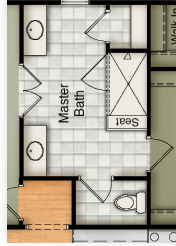

FONVILLE MORISEY BAREFOOT
NEW HOME SALES & MARKETING 

All plans, details, and renderings are approximate and subject to change. Illustrations may not represent finished details. 9.18

THE CLAREMONT

Opt Grilling Patio
12'-0" x 8'-0"

Opt Screened Porch
17'-5" x 12'-4"

Opt Entertainment Extension

First Floor

Opt Master Bath Upgrade

Opt Second Floor
French Country

Opt Second Floor
Traditional and Arts & Crafts

THE EDGEWATER COLLECTION WYNDWATER