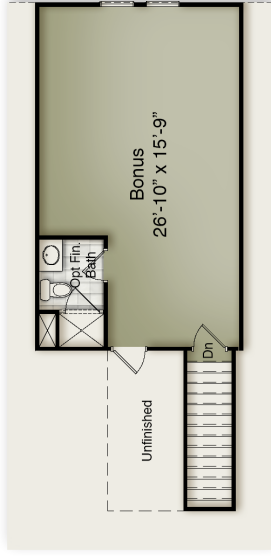

FONVILLE MORISEY BAREFOOT
NEW HOME SALES & MARKETING 

All plans, details, and renderings are approximate and subject to change. Illustrations may not represent finished details. 9.18

THE CLAREMONT

Opt Grilling Patio
12'-0" x 8'-0"

Opt Screened Porch
17'-5" x 12'-4"

Opt Entertainment Extension

First Floor

Opt Master Bath Upgrade

Opt Second Floor
French Country

Opt Second Floor
Traditional and Arts & Crafts

THE EDGEWATER COLLECTION WYNDWATER