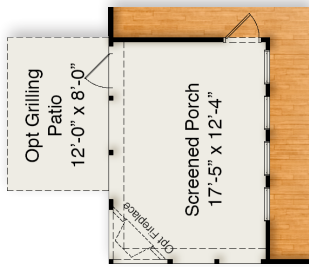

FONVILLE MORISEY BAREFOOT
NEW HOME SALES & MARKETING 

All plans, details, and renderings are approximate and subject to change. Illustrations may not represent finished details. 9.18

THE CLAREMONT

Opt Grilling Patio
12'-0" x 8'-0"

Opt Screened Porch
17'-5" x 12'-4"

Opt Entertainment Extension

First Floor

Opt Master Bath Upgrade

Opt Second Floor
French Country

Opt Second Floor
Traditional and Arts & Crafts

THE EDGEWATER COLLECTION WYNDWATER