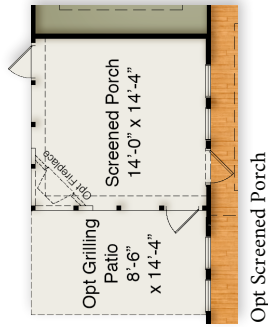

The HARRINGTON

THE EDGEWATER COLLECTION

WYNDWATER

WyndWaterLife.com

164 Aurora Place, Hampstead, NC 28443
 910.899.5140 | WyndWater@FMBnewhomes.com

All plans, details, and renderings are approximate and subject to change. Illustrations may not represent finished details. SEPTEMBER 19, 2018 3:47 PM