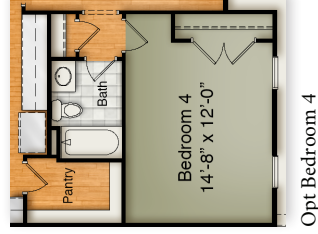

The HARRINGTON

THE EDGEWATER COLLECTION

WYNDWATER

WyndWaterLife.com

164 Aurora Place, Hampstead, NC 28443
 910.899.5140 | WyndWater@FMBnewhomes.com

All plans, details, and renderings are approximate and subject to change. Illustrations may not represent finished details. SEPTEMBER 19, 2018 3:47 PM