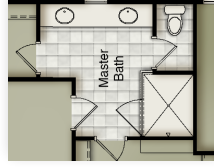

The HARRINGTON

THE EDGEWATER COLLECTION

WYNDWATER

WyndWaterLife.com

164 Aurora Place, Hampstead, NC 28443
910.899.5140 | WyndWater@FMBnewhomes.com