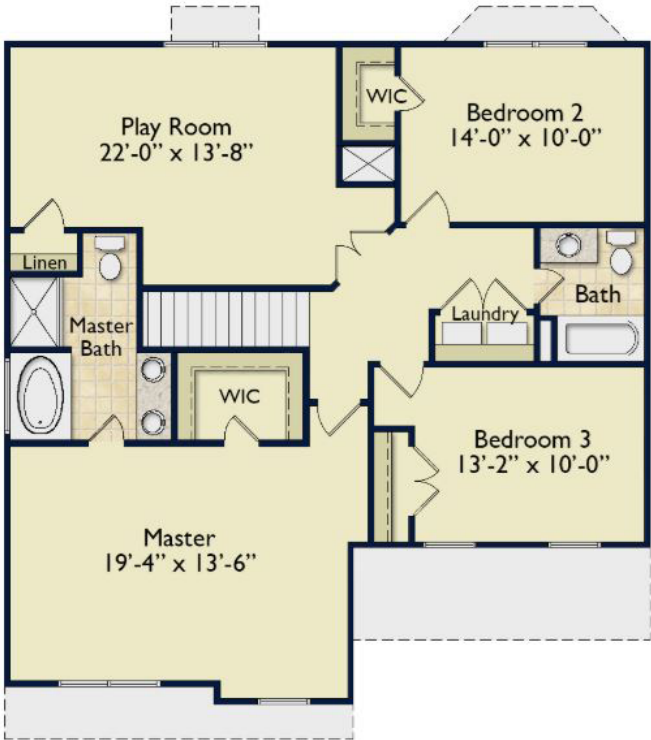

The Roxbury

919-691-5940

wynnhomes.com

farmhouse

2079 square feet
3 bedrooms | 2.5 baths

The information presented is considered accurate, however availability, floor plans, home features, and materials used are subject to change without notice by the builder and therefore is not guaranteed. Elevations and floor plans are artistic renderings and actual homes may vary.