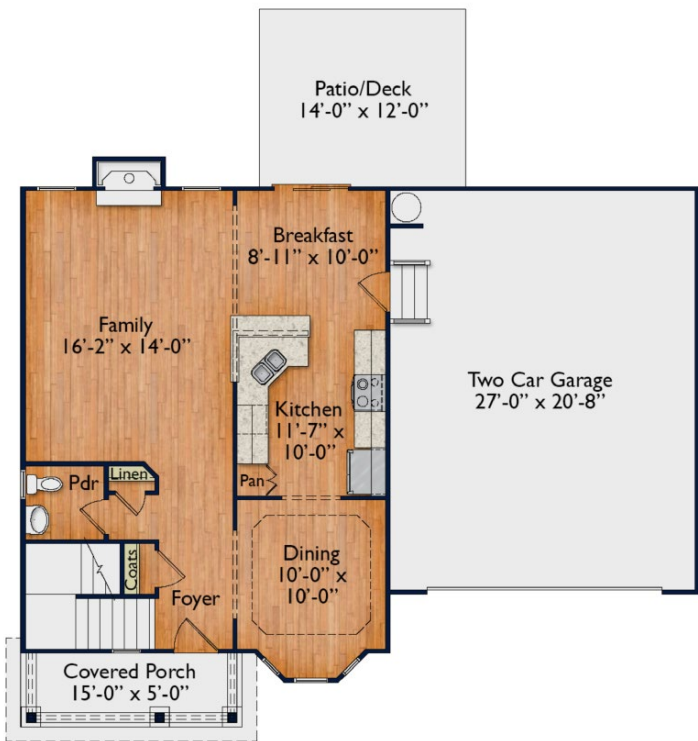

# The Anthony

Wynn  
HOMES

919-691-5940

wynnhomes.com

craftsman

farmhouse

2029 square feet  
3 bedrooms | 2.5 baths

The information presented is considered accurate, however availability, floor plans, home features, and materials used are subject to change without notice by the builder and therefore is not guaranteed. Elevations and floor plans are artistic renderings and actual homes may vary.