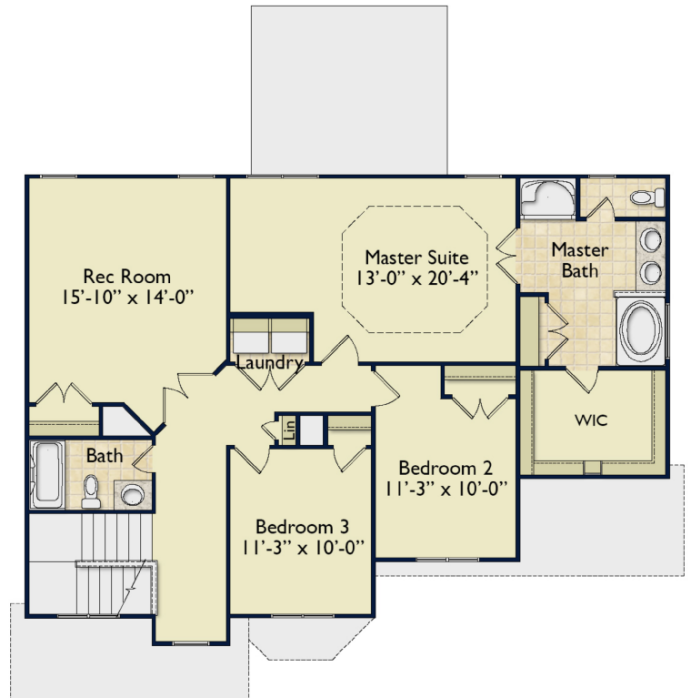

# The Anthony

Wynn  
HOMES

919-691-5940

wynnhomes.com

craftsman

farmhouse

2029 square feet  
3 bedrooms | 2.5 baths

The information presented is considered accurate, however availability, floor plans, home features, and materials used are subject to change without notice by the builder and therefore is not guaranteed. Elevations and floor plans are artistic renderings and actual homes may vary.