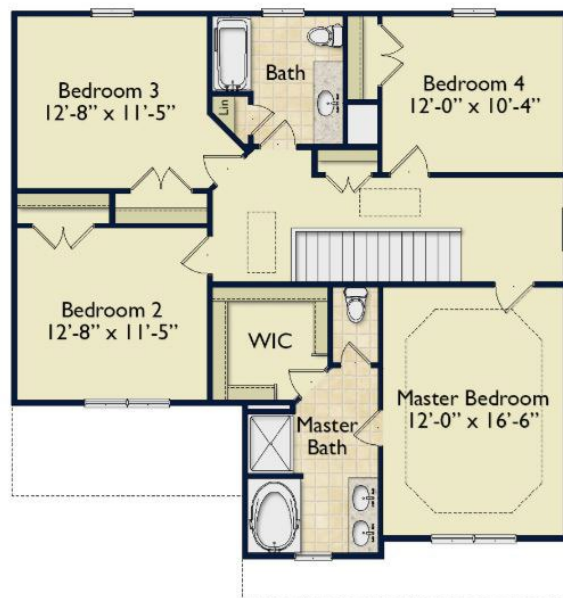

The Leah XL

Wynn
HOMES

919-691-5940

wynnhomes.com

european

farmhouse

1937 square feet
4 bedrooms | 2.5 baths

The information presented is considered accurate, however availability, floor plans, home features, and materials used are subject to change without notice by the builder and therefore is not guaranteed. Elevations and floor plans are artistic renderings and actual homes may vary.