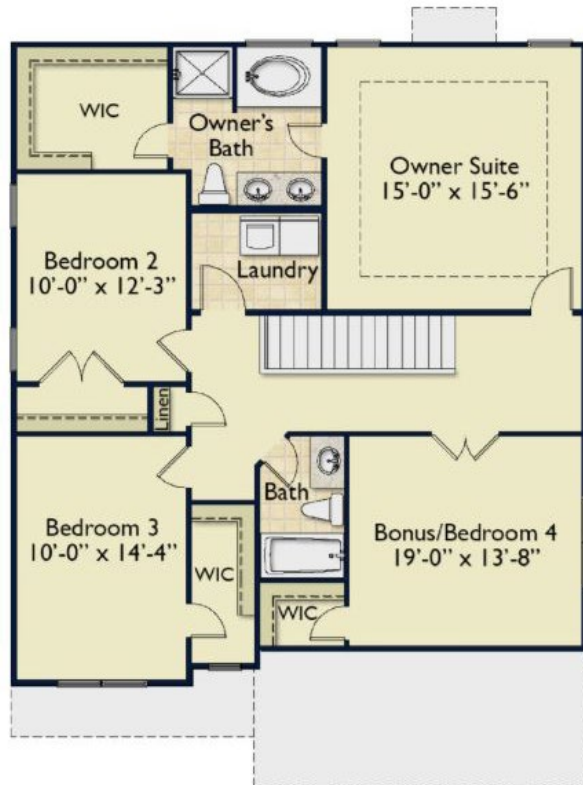

# The Rockford

**Wynn**  
HOMES

919-691-5940

wynnhomes.com

farmhouse

craftsman

european

2186 square feet  
4 bedrooms | 2.5 baths