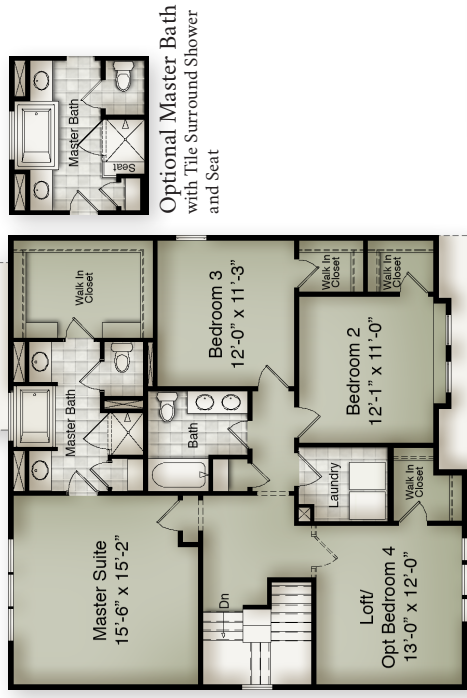

THE CHARLESTON

Optional Extended Breakfast Area

Optional Sliding Glass Door

Optional Screened Porch with Optional Grilling Patio

Opt Grilling Patio

Seaside

European

English Cottage

French Country

FIRST FLOOR

SECOND FLOOR

Optional Master Bath with Tile Surround Shower and Seat

Stairs to Optional Third Floor

OPTIONAL THIRD FLOOR

WYND WATER
BY ROBUECK HOMES

WyndWaterLife.com