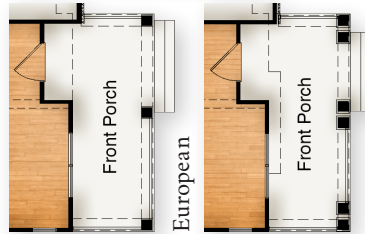

THE CHARLESTON

Optional Extended Breakfast Area

Optional Sliding Glass Door

Optional Screened Porch with Optional Grilling Patio

Opt Grilling Patio

Seaside

European

English Cottage

French Country

FIRST FLOOR

SECOND FLOOR

Optional Master Bath with Tile Surround Shower and Seat

Stairs to Optional Third Floor

OPTIONAL THIRD FLOOR

WYND WATER
BY ROBUECK HOMES

WyndWaterLife.com