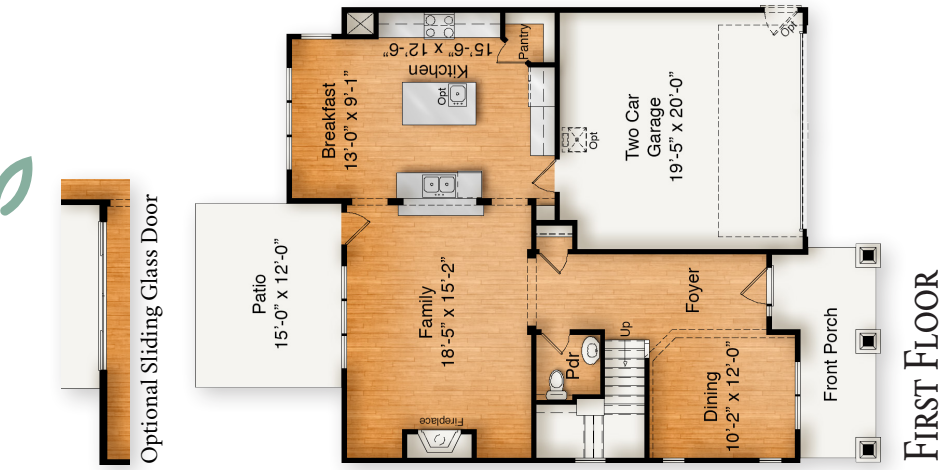

THE CHARLESTON

Optional Extended Breakfast Area

Optional Sliding Glass Door

Optional Screened Porch with Optional Grilling Patio

Opt Grilling Patio

Seaside

European

English Cottage

French Country

FIRST FLOOR

SECOND FLOOR

Optional Master Bath with Tile Surround Shower and Seat

Stairs to Optional Third Floor

OPTIONAL THIRD FLOOR

WYND WATER
BY ROBUECK HOMES

WyndWaterLife.com