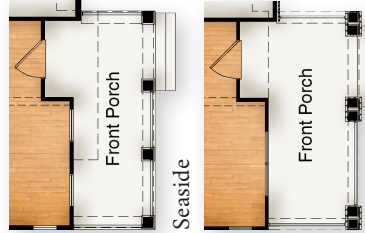

THE CHARLESTON

Optional Extended Breakfast Area

Optional Sliding Glass Door

Optional Screened Porch with Optional Grilling Patio

Opt Grilling Patio

Seaside

European

English Cottage

French Country

FIRST FLOOR

SECOND FLOOR

Optional Master Bath with Tile Surround Shower and Seat

Stairs to Optional Third Floor

OPTIONAL THIRD FLOOR

WYND WATER
BY ROBUECK HOMES

WyndWaterLife.com