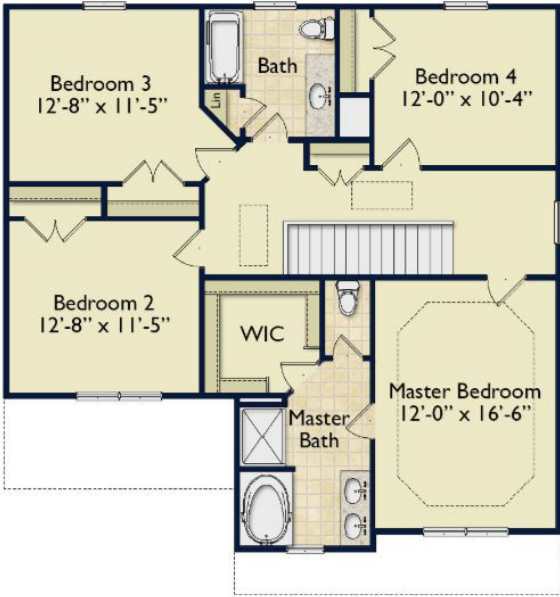

# The Leah XL

european

farmhouse

1937 square feet  
4 bedrooms | 2.5 baths

The information presented is considered accurate, however availability, floor plans, home features, and materials used are subject to change without notice by the builder and therefore is not guaranteed. Elevations and floor plans are artistic renderings and actual homes may vary.