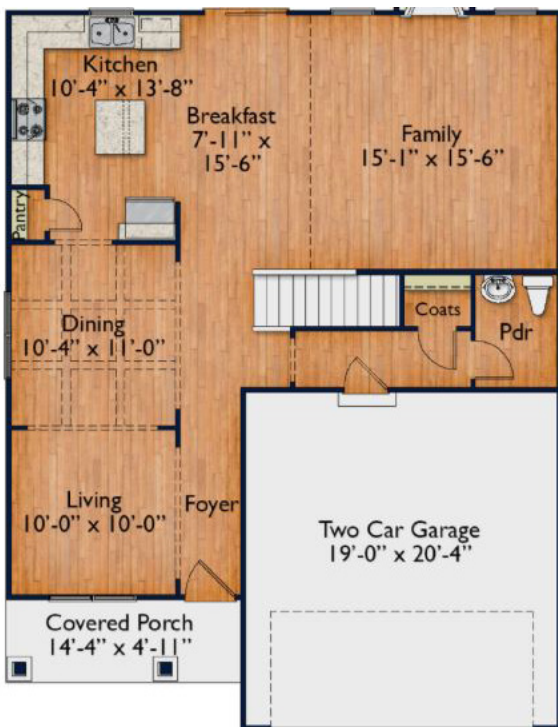

The Rockford

farmhouse

craftsman

european

2186 square feet
3 bedrooms | 2.5 baths

The information presented is considered accurate, however availability, floor plans, home features, and materials used are subject to change without notice by the builder and therefore is not guaranteed. Elevations and floor plans are artistic renderings and actual homes may vary.