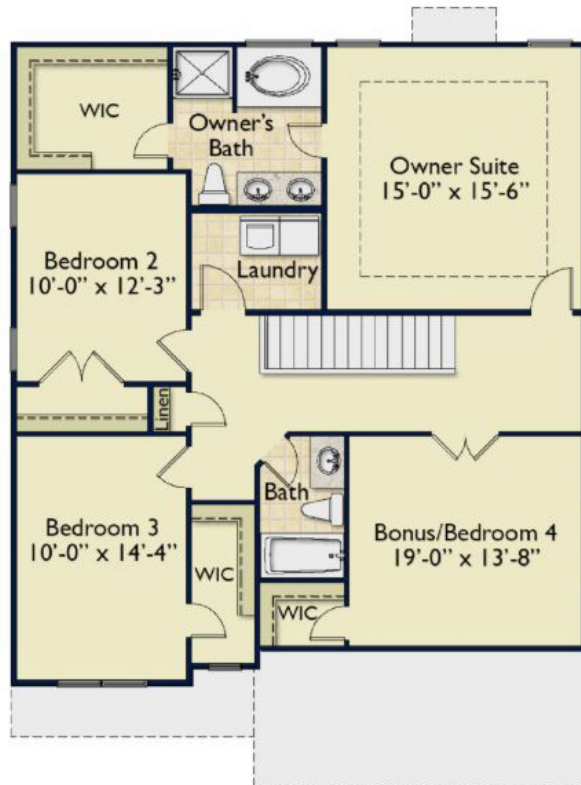

The Rockford

farmhouse

craftsman

european

2186 square feet
3 bedrooms | 2.5 baths

The information presented is considered accurate, however availability, floor plans, home features, and materials used are subject to change without notice by the builder and therefore is not guaranteed. Elevations and floor plans are artistic renderings and actual homes may vary.