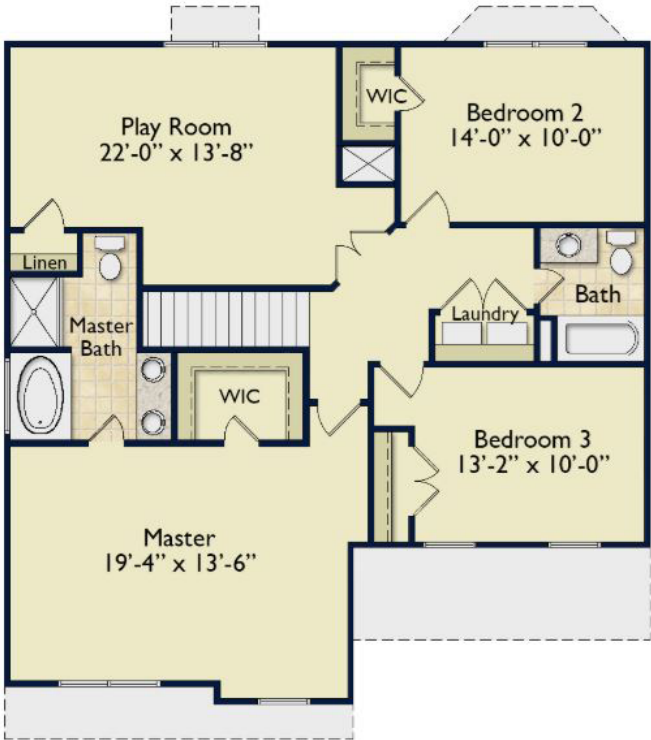

# The Roxbury

farmhouse

2079 square feet  
3 bedrooms | 2.5 baths

The information presented is considered accurate, however availability, floor plans, home features, and materials used are subject to change without notice by the builder and therefore is not guaranteed. Elevations and floor plans are artistic renderings and actual homes may vary.