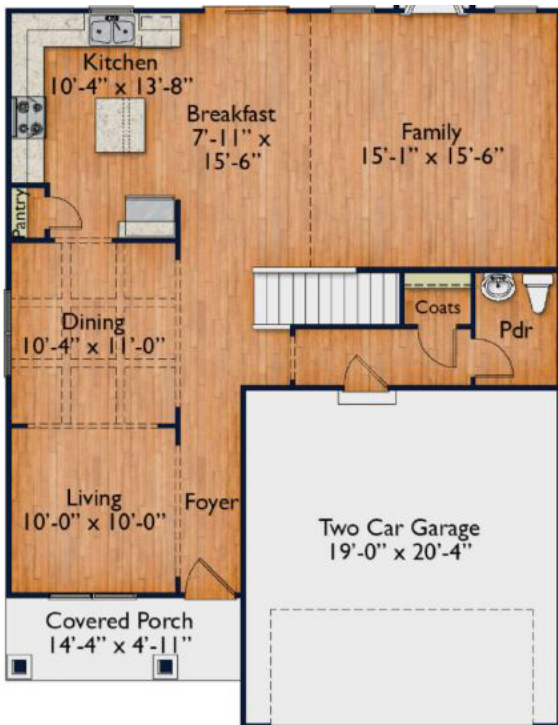

The Rockford

Wynn
HOMES

919-691-5940

wynnhomes.com

farmhouse

craftsman

european

2186 square feet
3 bedrooms | 2.5 baths