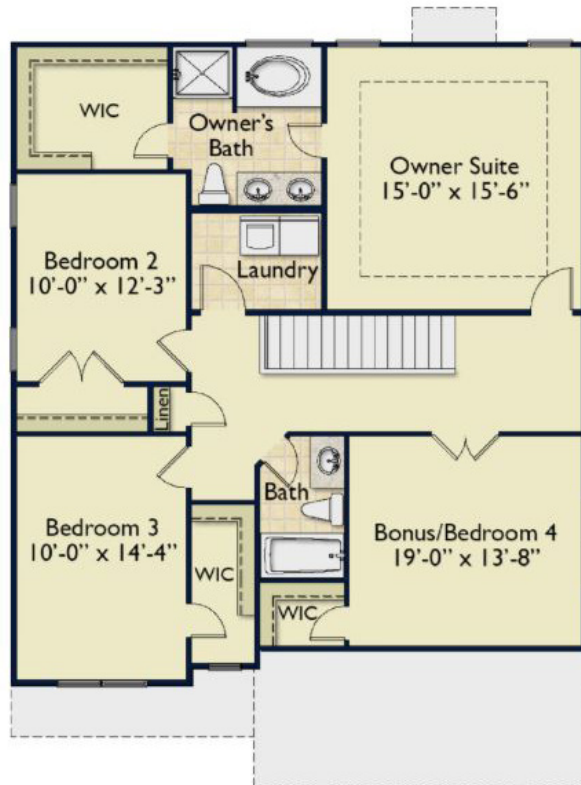

The Rockford

Wynn
HOMES

919-691-5940

wynnhomes.com

farmhouse

craftsman

european

2186 square feet
3 bedrooms | 2.5 baths